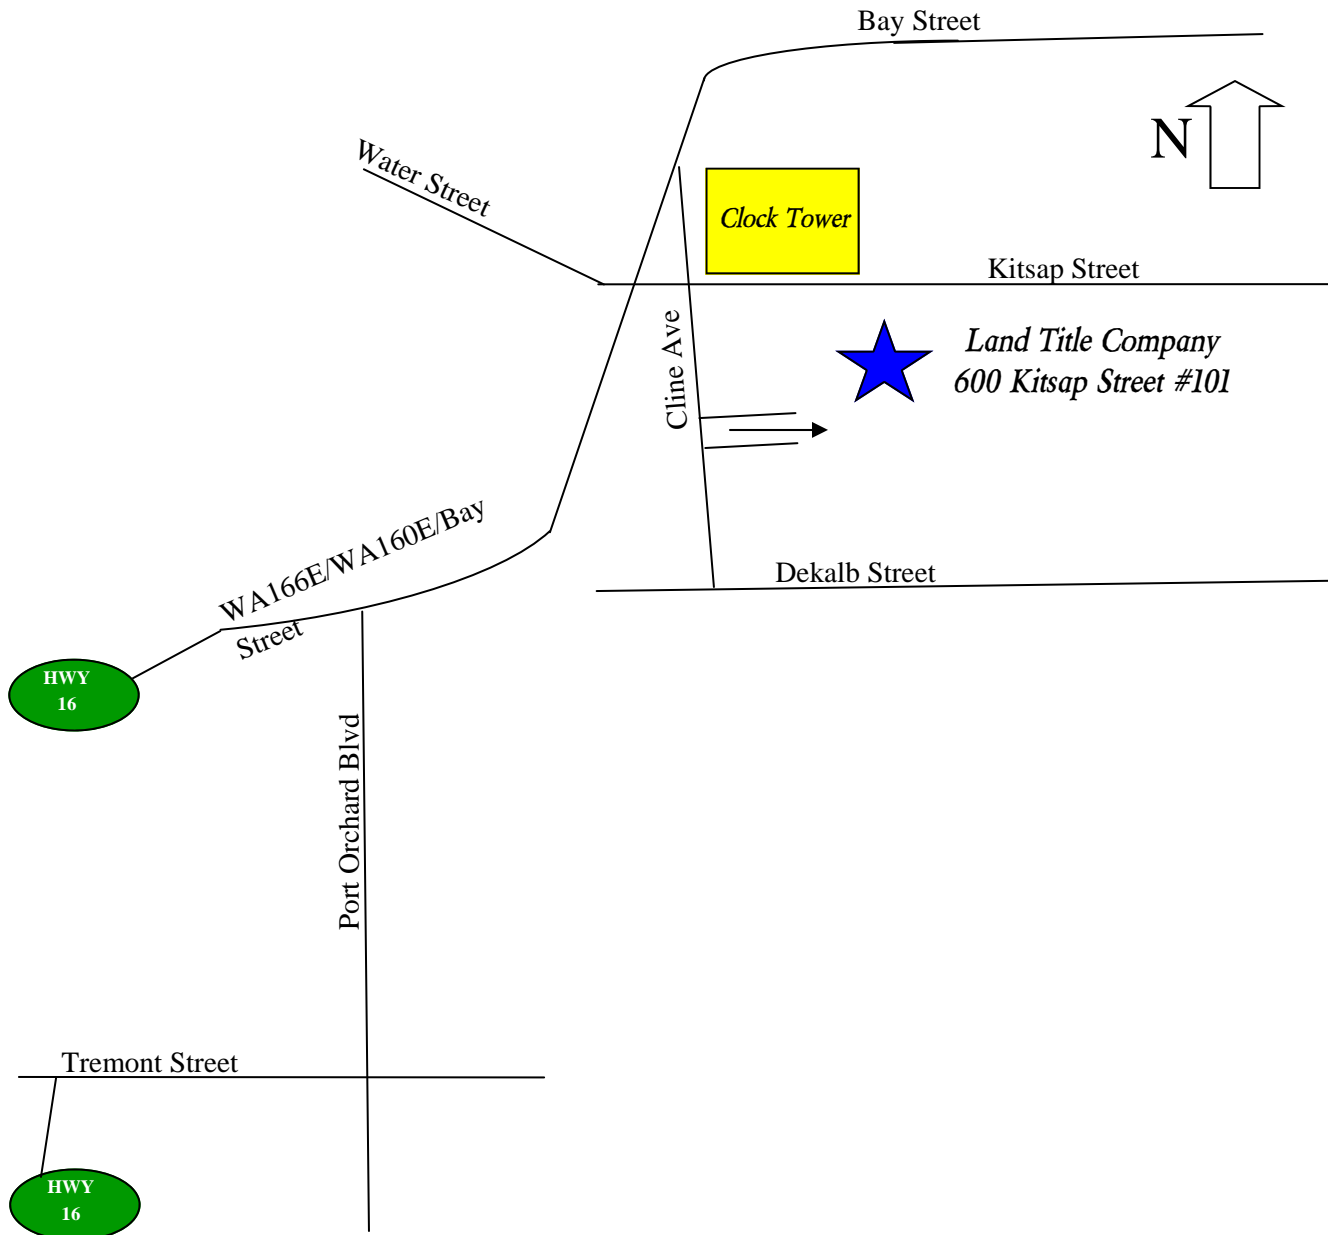

**DIRECTIONS TO
LAND TITLE COMPANY
PORT ORCHARD ESCROW
OFFICE**

FROM BREMERTON/SILVERDALE

- ◆ Take Hwy 3 North
- ◆ Slight left turn onto WA-16
- ◆ Stay straight to go onto WA-166E/WA-160E
- ◆ WA-166E/WA-160E Becomes Bay Street
- ◆ Turn Right onto Kitsap Street
- ◆ Immediately Turn Right onto Cline Ave
- ◆ Driveway on your left for Greenwood Building

FROM TACOMA

- ◆ Take Hwy 3 South
- ◆ Exit at Old Clifton Road/ Tremont Street
- ◆ Turn right onto Tremont Street
- ◆ Take right onto Port Orchard Blvd (3rd light)
- ◆ Turn right on Wa-166E/WA-160W/Bay Street
- ◆ Turn Right onto Kitsap Street
- ◆ Immediately Turn Right onto Cline Ave
- ◆ Driveway on your left for Greenwood Building